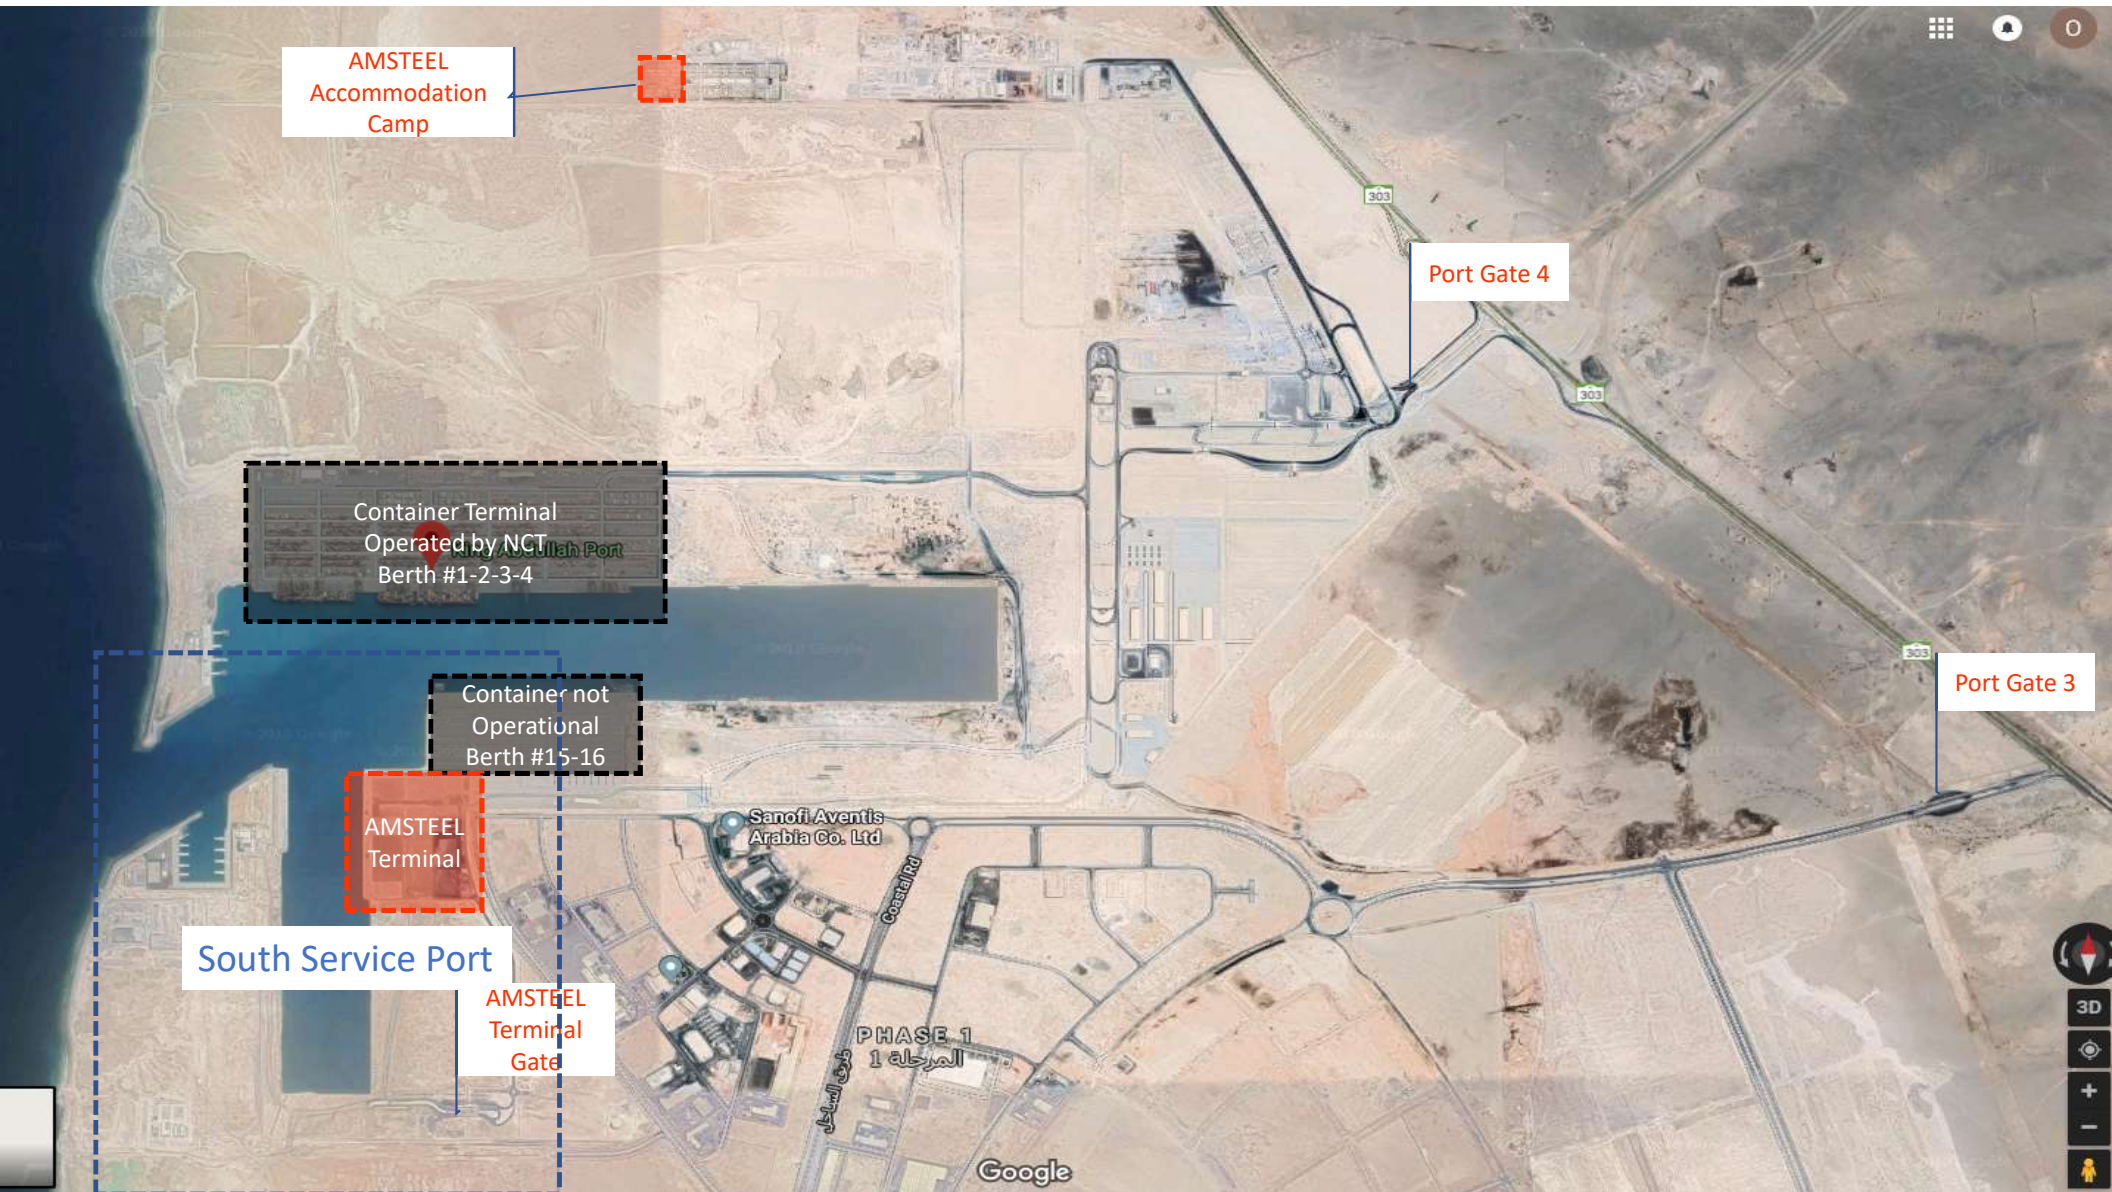

AMSTEEL KING ABDULLAH PORT LOCATIONS

AMSTEEL
Accommodation
Camp

Container Terminal
Operated by NCT
Berth #1-2-3-4

Container not
Operational
Berth #15-16

AMSTEEL
Terminal

South Service Port

AMSTEEL
Terminal
Gate

Port Gate 4

Port Gate 3

Sanofi Aventis
Arabia Co. Ltd

PHASE 1
المرحلة 1

Google

AMSTEEL TERMINAL

Dinning Hall

Terminal Office

Maintenance Building

AMSTEEL Weigh Bridge

AMSTEEL Security

Terminal
Administration
Building

Custom
Office

Cost
Guard
Office

AMSTEEL TERMINAL
GATE COMPLEX

Mosque
مسجد

AL MARAI WAREHOUSE

AMSTEEL WAREHOUSE

T Shape
Warehouse
17.400Sqm
4 bays
12 cranes