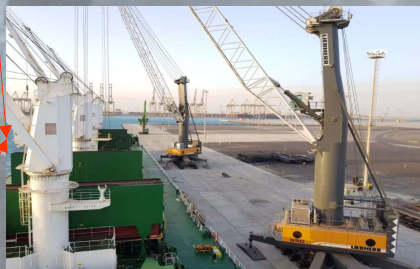

AMSTEEL TERMINAL

Dinning Hall

Terminal Office

Maintenance Building